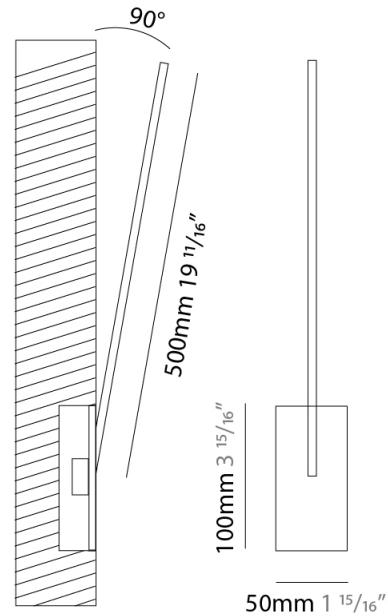

GENERAL

Series: Spillo
 Subseries: Spillo 1 Rod
 Brand: Icone
 Division: Design
 Mounting Type: Recessed
 Mounting Location: Wall
 Subcategory: Ambient

PHYSICAL

Shape: Rectangle
 Width (mm): 50
 Width (in): 1 15/16
 Height (mm): 500
 Height (in): 19 11/16
 Light Distribution: Adjustable
 Fixture Finish: WHI / BLK / CHR / BGD
 Fixture Material: Brass

LED

Color Temperature (°K): 2700 / 3000
 Nominal Lumen (lm): 550
 CRI: >90 CRI
 Lamp Life (hrs): 50000

OPTICAL

Adjustability: Tilt 120°

RATINGS AND CERTIFICATIONS

Certified By: Certified for North American Standards
 IP rating: IP20

GENERAL

Series: Spillo
 Subseries: Spillo 1 Rod
 Brand: Icone
 Division: Design
 Mounting Type: Recessed
 Mounting Location: Wall
 Subcategory: Ambient

PHYSICAL

Shape: Rectangle
 Width (mm): 50
 Width (in): 1 ¹⁵/₁₆
 Height (mm): 500
 Height (in): 19 ¹¹/₁₆
 Light Distribution: Adjustable
 Fixture Finish: WHI / BLK / CHR / BGD
 Fixture Material: Brass